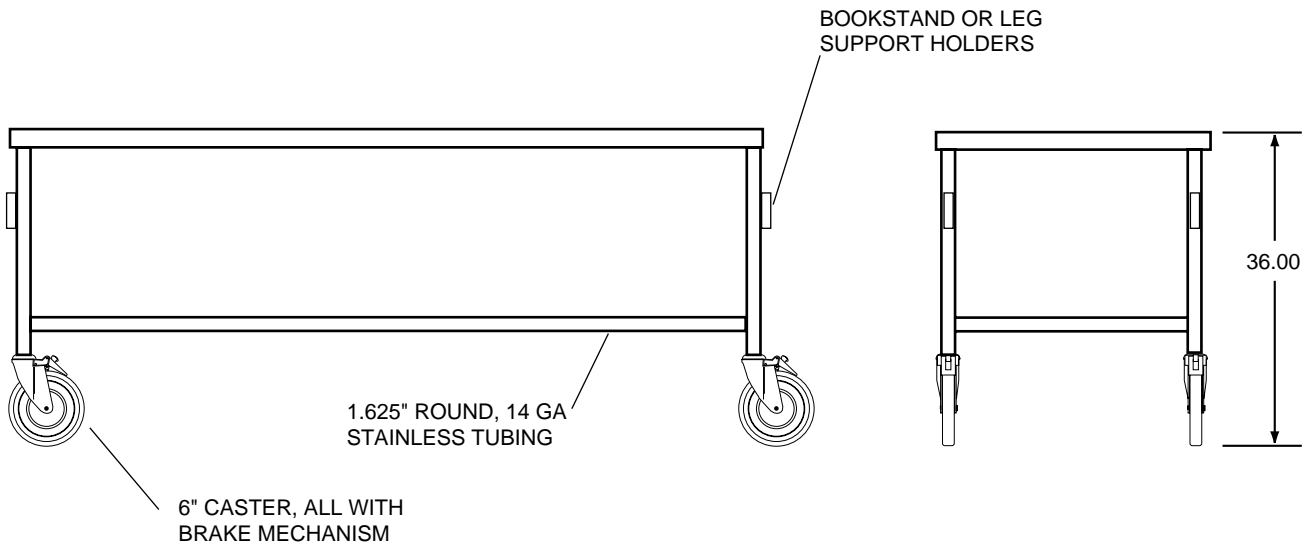

14 GA STAINLESS TOP

BOOKSTAND OR LEG
SUPPORT HOLDERS

1.625" ROUND, 14 GA
STAINLESS TUBING

6" CASTER, ALL WITH
BRAKE MECHANISM

36.00

MODEL 600019
STANDARD DISSECTION PLATFORM

APPROVED BY

DATE