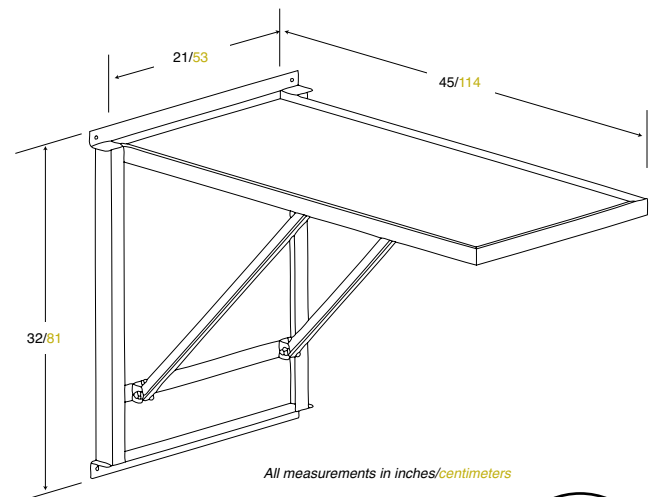

MODEL 1036-274 FOLDING EXAM TABLE

411 North Aerojet Avenue
Azusa, CA 91702
www.mortechmfg.com
Tel (800) 410-0100
(626) 334-1471
Fax (626) 334-1704

Standard Design Features

- Type 304 stainless steel construction
- Folds up conveniently for space saving
- Locking mechanism secures in position
- Rollers allow for easy raising and lowering
- Custom tables sizes available

All measurements in inches/centimeters